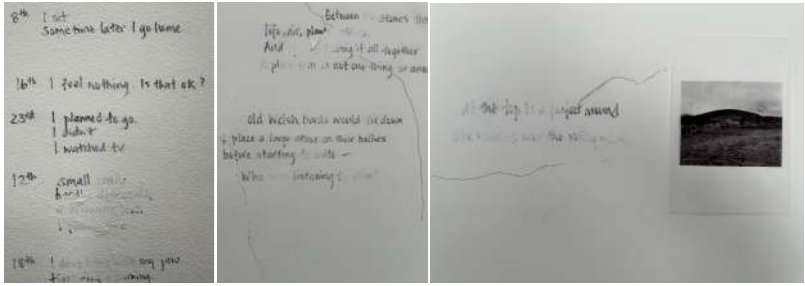

FRIDAY 12 APR 2024 • BV STUDIOS , BRISTOL

FRIDAY 12 APR 2024 • BV STUDIOS , BRISTOL