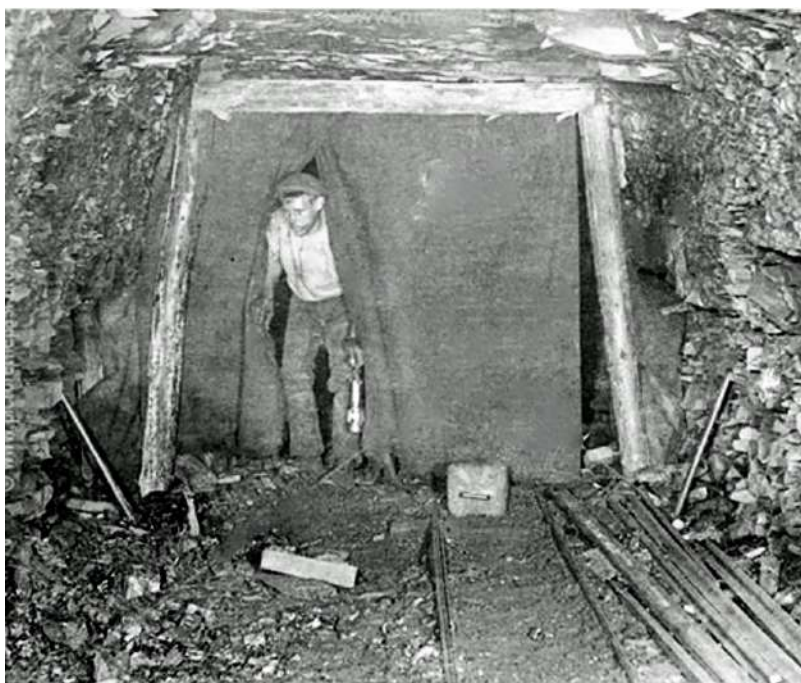

MONDAY 15 JAN 2024 • 145 CHELTENHAM ROAD, BRISTOL